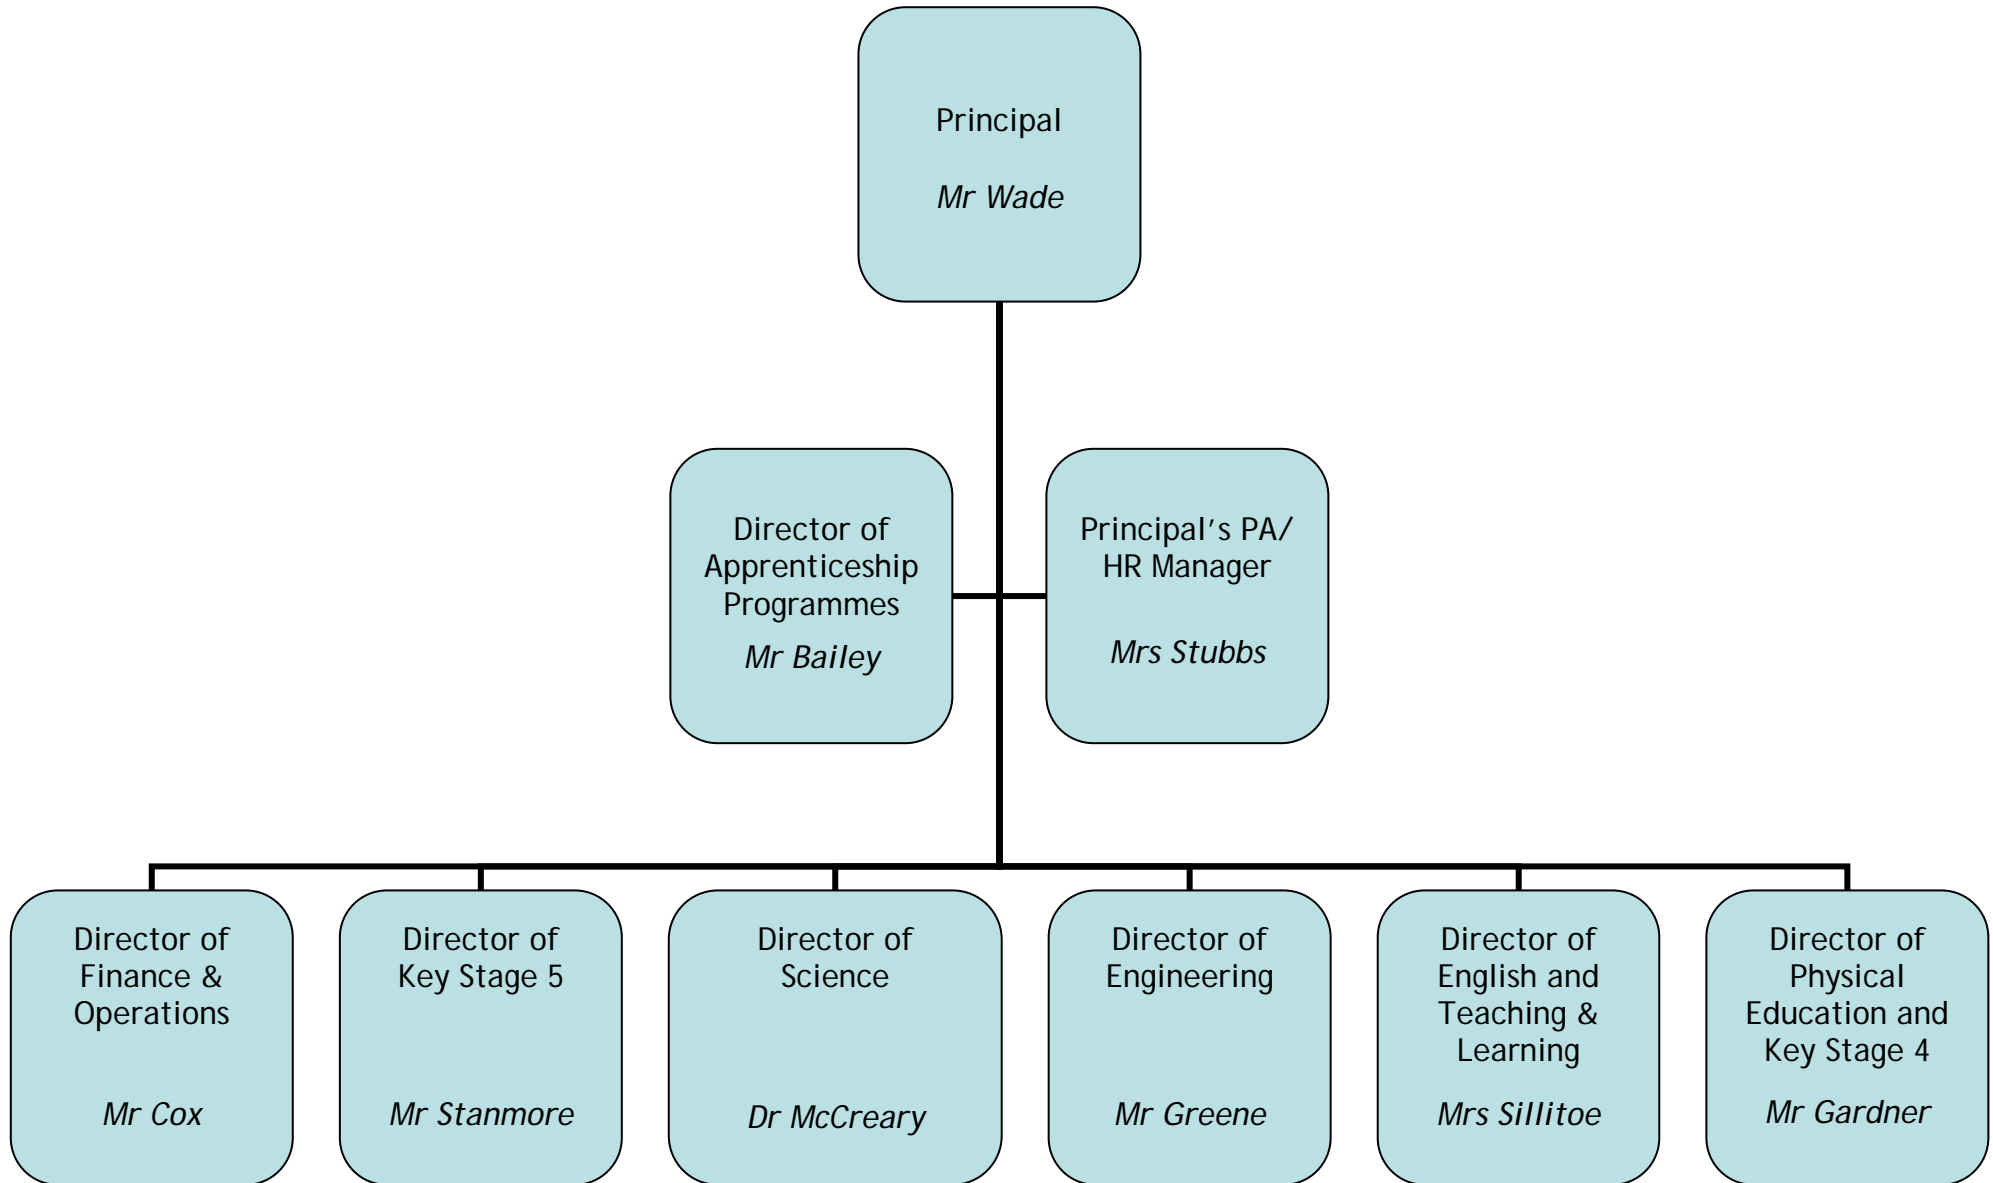

STAFFING STRUCTURE

2016/17

Senior Team

Engineering Team

Core Team

Apprenticeship Programmes Team

Student Support Team

Finance & Operations Team

KS5 Team

Director of KS5
Mr Stanmore

PA to Director of KS5
Mrs Flunder

Deputy Head of Sixth Form
(Events and Promotion)
Miss Plant

Deputy Head of Sixth Form
(Onward Transition)
Mr Sillitoe