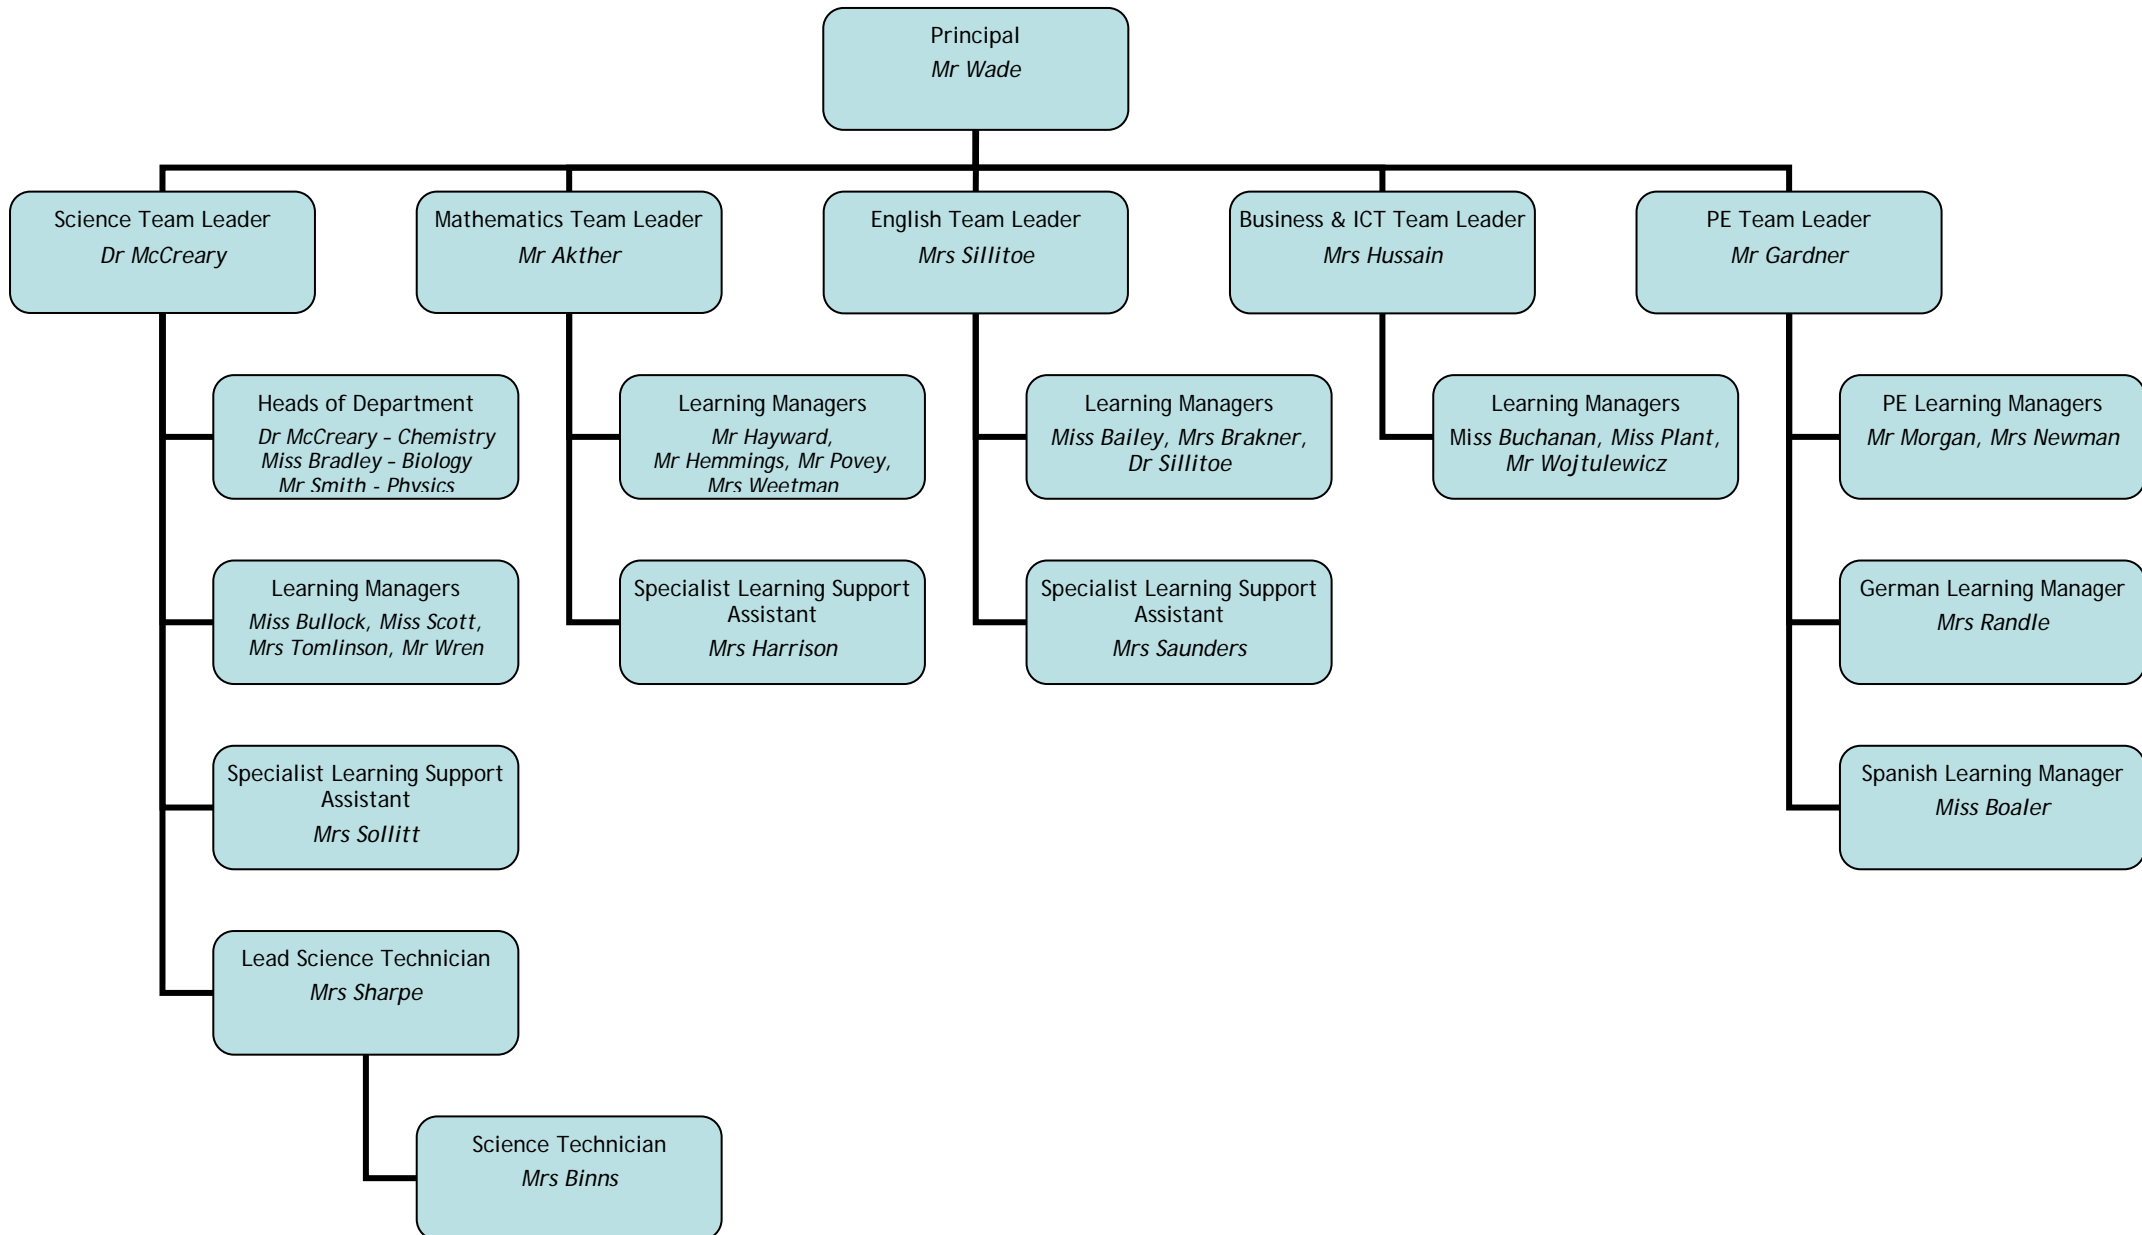

STAFFING STRUCTURE

2016/17

Senior Team

Engineering Team

Core Team

Apprenticeship Programmes Team

Student Support Team

Finance & Operations Team

KS5 Team

Director of KS5
Mr Stanmore

PA to Director of KS5
Mrs Flunder

Deputy Head of Sixth Form
(Events and Promotion)
Miss Plant

Deputy Head of Sixth Form
(Onward Transition)
Mr Sillitoe