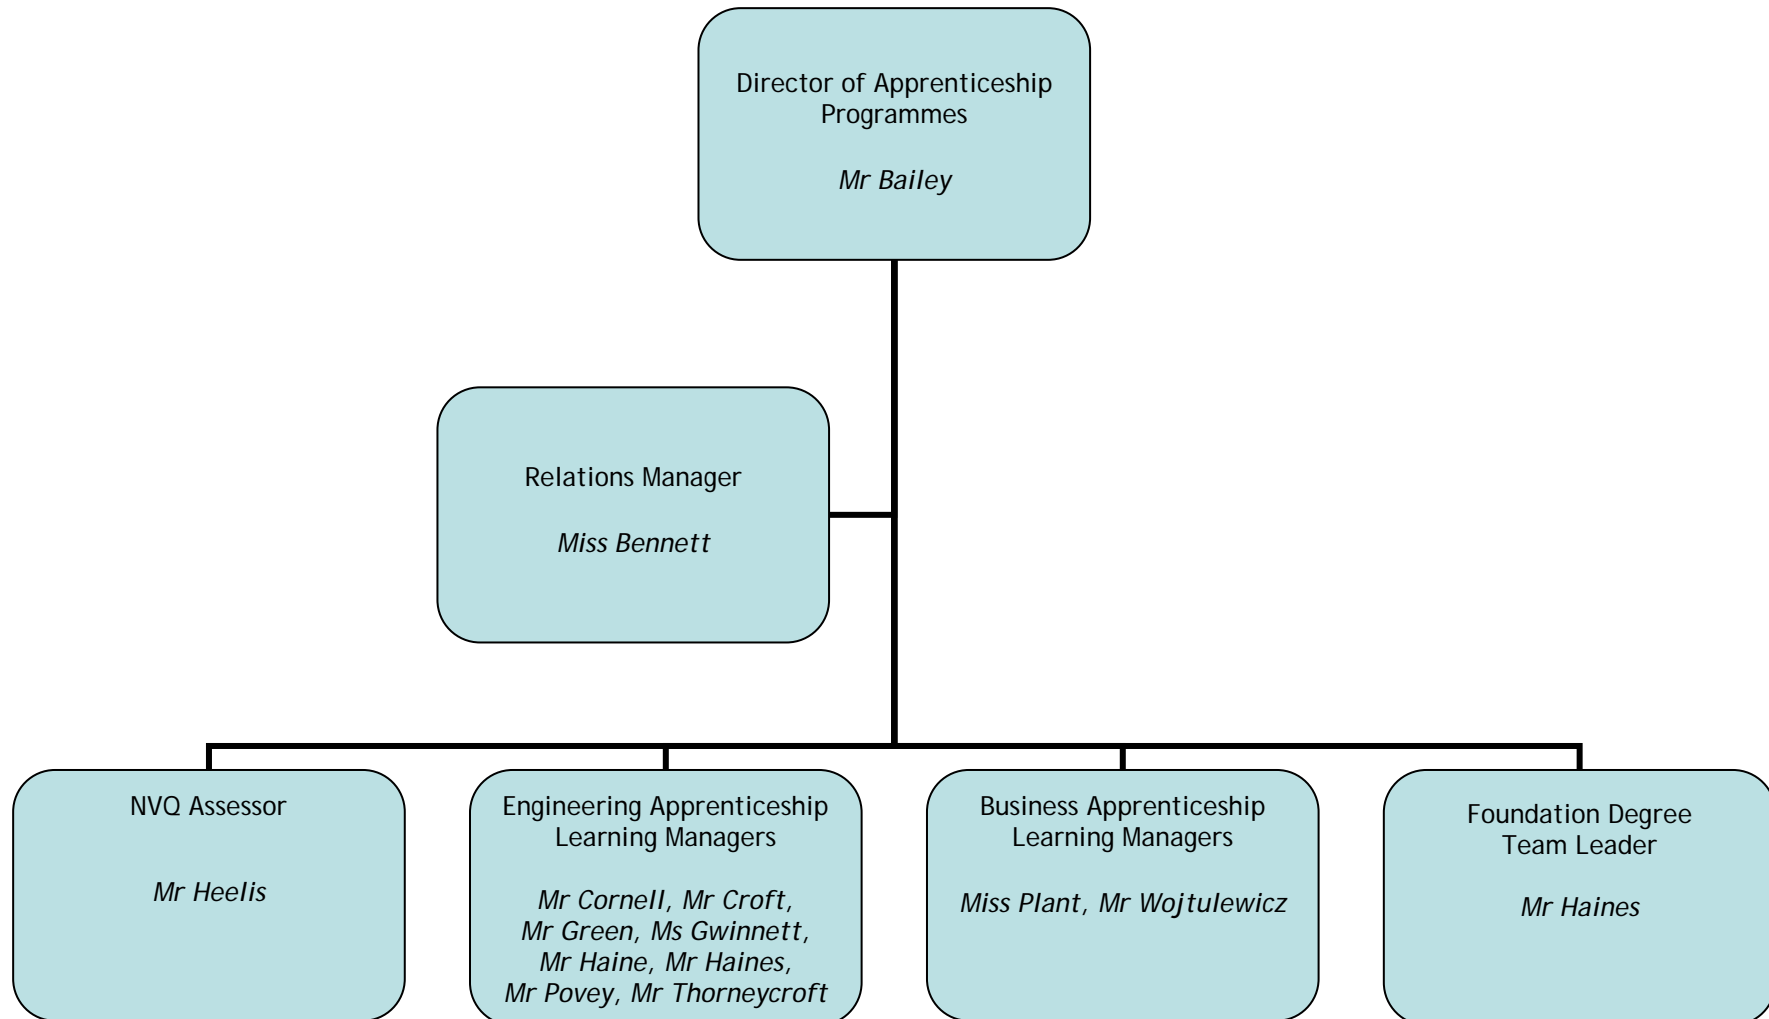

STAFFING STRUCTURE

2016/17

Senior Team

Engineering Team

Core Team

Apprenticeship Programmes Team

Student Support Team

Finance & Operations Team

KS5 Team

Director of KS5
Mr Stanmore

PA to Director of KS5
Mrs Flunder

Deputy Head of Sixth Form
(Events and Promotion)
Miss Plant

Deputy Head of Sixth Form
(Onward Transition)
Mr Sillitoe